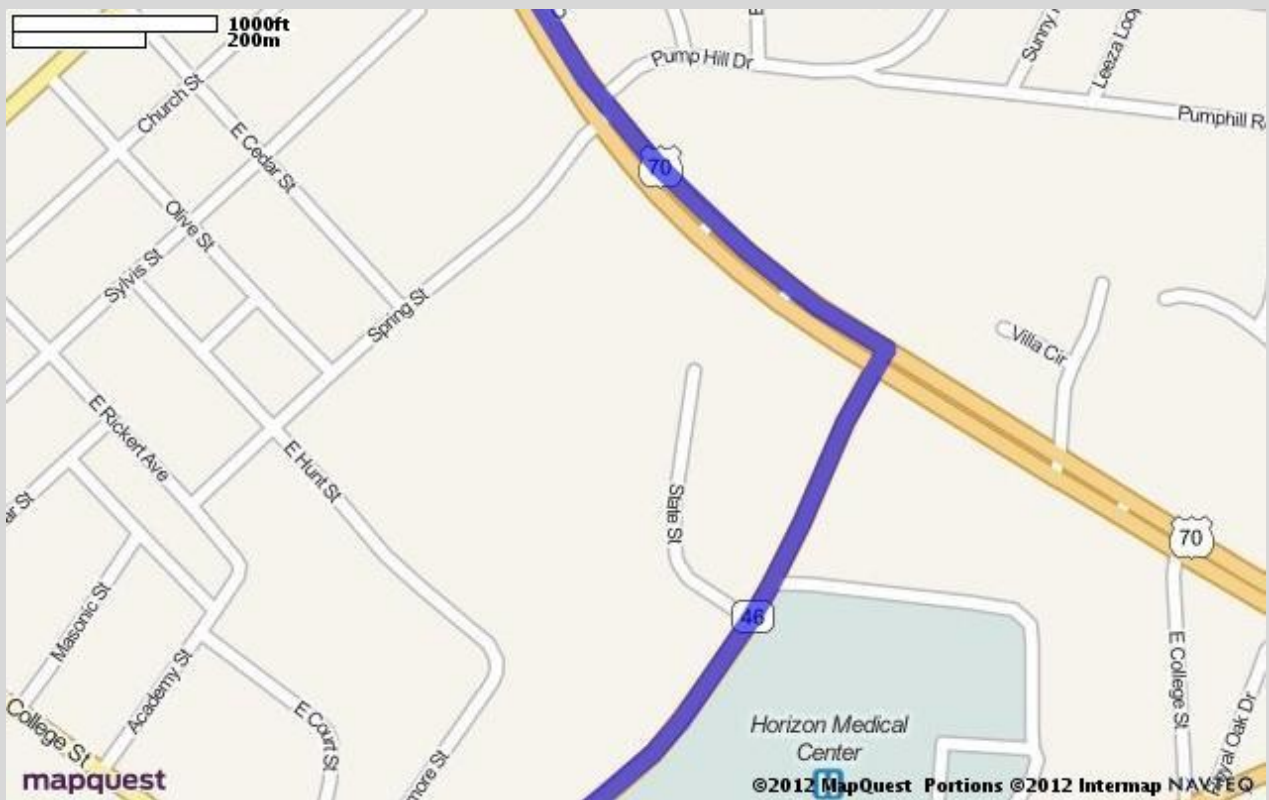

Take the TN-46 exit, EXIT 172, toward Centerville/Dickson.

Turn left onto US-70 W/TN-1 W/TN-46 N.

Turn slight right onto ramp

Turn slight right onto TN-48/N Main St. Continue to follow TN-48.

Turn left onto TN-49.

Turn left onto Bear Creek Rd.

Bear Creek Rd becomes New Bear Creek Rd. then New Bear Creek Rd becomes S Bear Creek Rd.

1470 Bear Creek Rd Vanleer, TN 37181-5008 Camp Telephone: (615) 763-2200