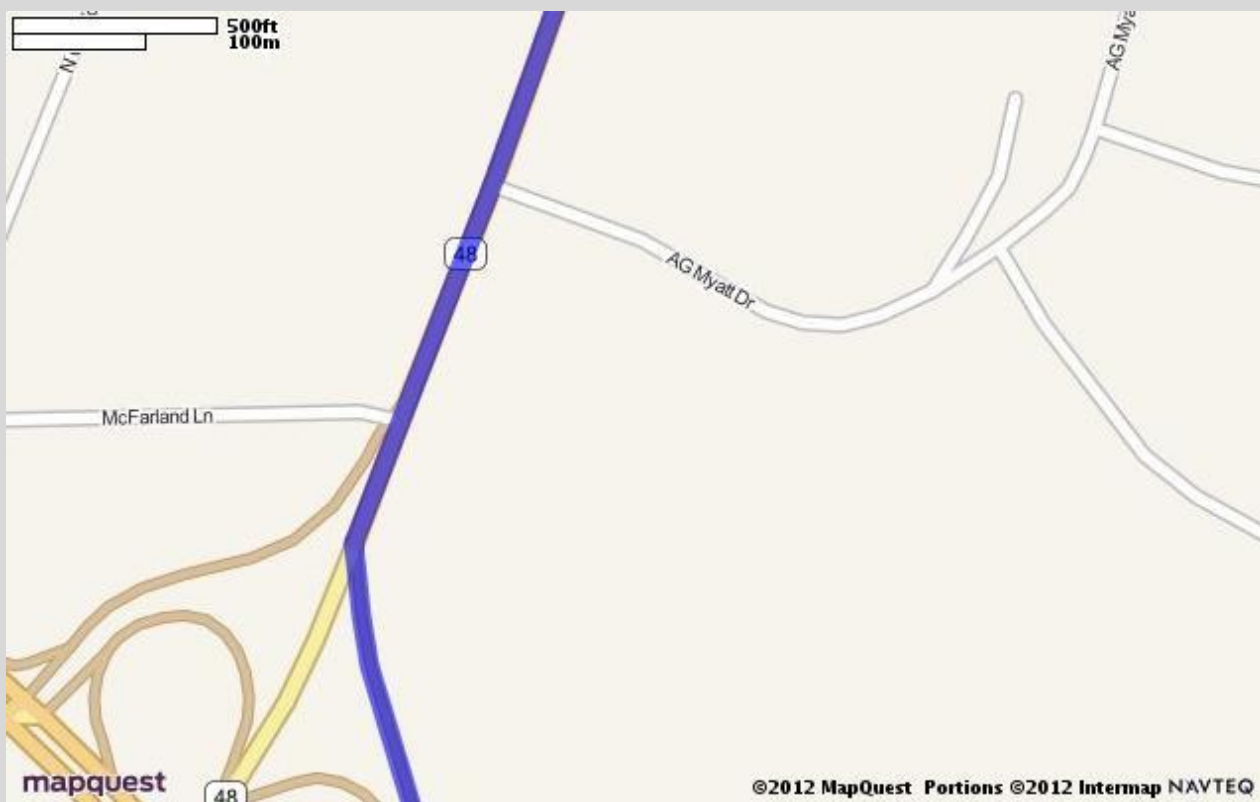

Take the TN-46 exit, EXIT 172, toward Centerville/Dickson.

Turn left onto US-70 W/TN-1 W/TN-46 N.

Turn slight right onto ramp

Turn slight right onto TN-48/N Main St. Continue to follow TN-48.

Turn left onto TN-49.

Turn left onto Bear Creek Rd.

Bear Creek Rd becomes New Bear Creek Rd. then New Bear Creek Rd becomes S Bear Creek Rd.

1470 Bear Creek Rd Vanleer, TN 37181-5008 Camp Telephone: (615) 763-2200