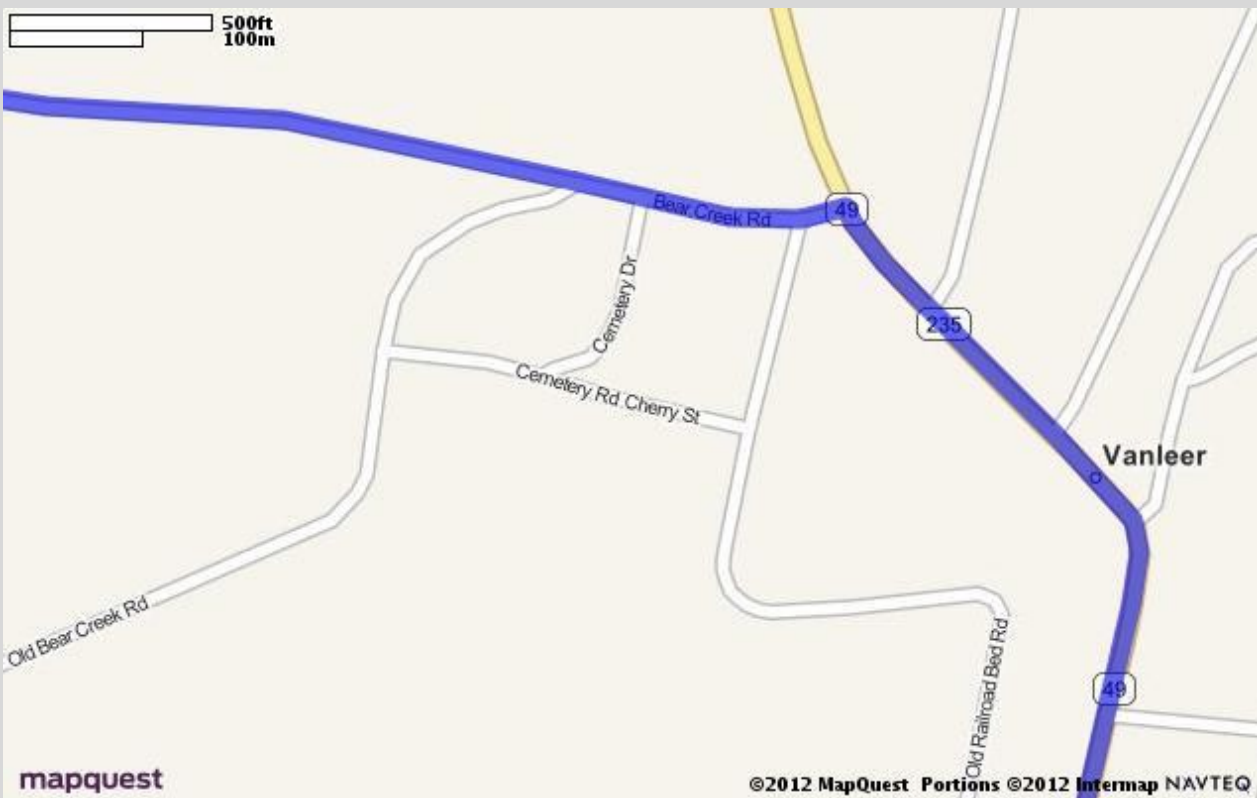

Take the TN-46 exit, EXIT 172, toward Centerville/Dickson.

Turn left onto US-70 W/TN-1 W/TN-46 N.

Turn slight right onto ramp

Turn slight right onto TN-48/N Main St. Continue to follow TN-48.

Turn left onto TN-49.

Turn left onto Bear Creek Rd.

Bear Creek Rd becomes New Bear Creek Rd. then New Bear Creek Rd becomes S Bear Creek Rd.

1470 Bear Creek Rd Vanleer, TN 37181-5008 Camp Telephone: (615) 763-2200